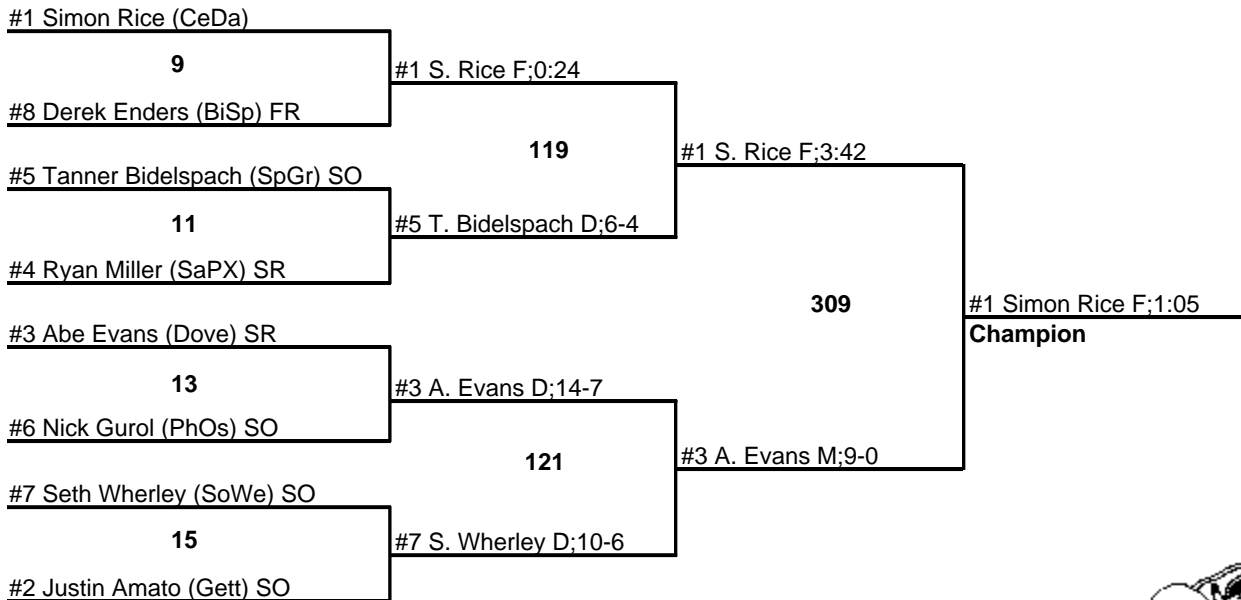

NEW OXFORD (1-8) INVITATIONAL WRESTLING TOURNAMENT

103

26 January 2008

#1 Cameron Throckmorton (SoWe) FR

#8 Eric Nutter (PCCa)

NEW OXFORD (1-8) INVITATIONAL WRESTLING TOURNAMENT

112

26 January 2008

NEW OXFORD (1-8) INVITATIONAL WRESTLING TOURNAMENT

119

26 January 2008

NEW OXFORD (1-8) INVITATIONAL WRESTLING TOURNAMENT

125

26 January 2008

NEW OXFORD (1-8) INVITATIONAL WRESTLING TOURNAMENT

130

26 January 2008

NEW OXFORD (1-8) INVITATIONAL WRESTLING TOURNAMENT

135

26 January 2008

NEW OXFORD (1-8) INVITATIONAL WRESTLING TOURNAMENT

140

26 January 2008

NEW OXFORD (1-8) INVITATIONAL WRESTLING TOURNAMENT

26 January 2008

NEW OXFORD (1-8) INVITATIONAL WRESTLING TOURNAMENT

285

26 January 2008