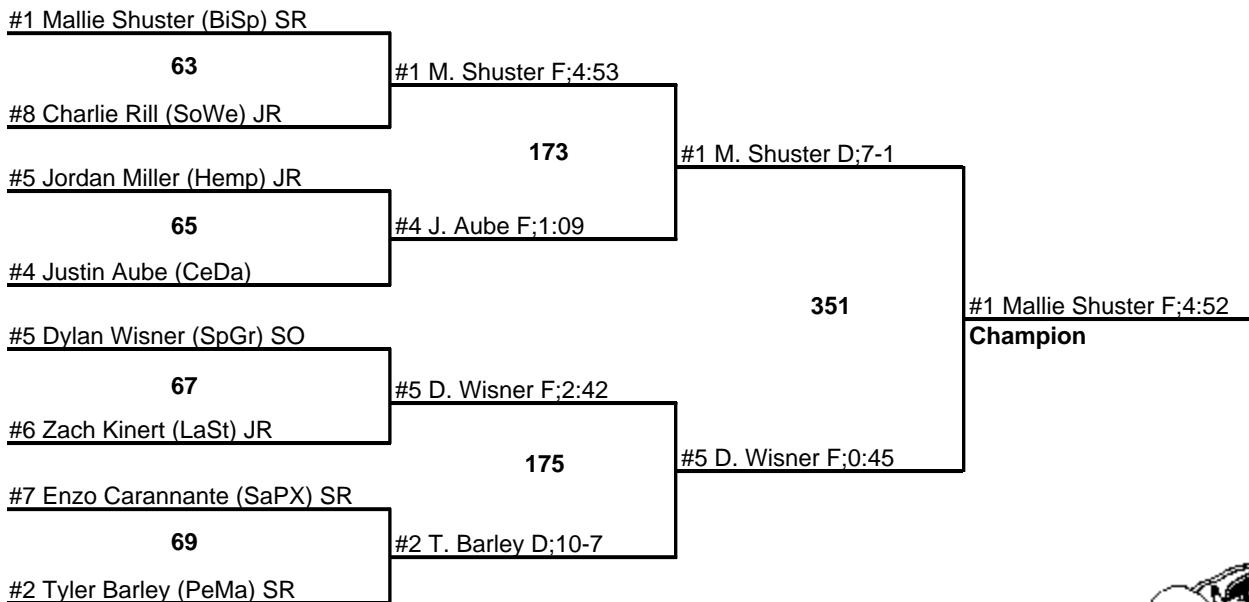

26 January 2008

NEW OXFORD (1-8) INVITATIONAL WRESTLING TOURNAMENT

135

26 January 2008

NEW OXFORD (1-8) INVITATIONAL WRESTLING TOURNAMENT

140

26 January 2008

NEW OXFORD (1-8) INVITATIONAL WRESTLING TOURNAMENT

145

26 January 2008

NEW OXFORD (1-8) INVITATIONAL WRESTLING TOURNAMENT

152

26 January 2008

NEW OXFORD (1-8) INVITATIONAL WRESTLING TOURNAMENT

160

26 January 2008

NEW OXFORD (1-8) INVITATIONAL WRESTLING TOURNAMENT

171

26 January 2008

NEW OXFORD (1-8) INVITATIONAL WRESTLING TOURNAMENT

189

26 January 2008

NEW OXFORD (1-8) INVITATIONAL WRESTLING TOURNAMENT

215

26 January 2008

NEW OXFORD (1-8) INVITATIONAL WRESTLING TOURNAMENT

285

26 January 2008