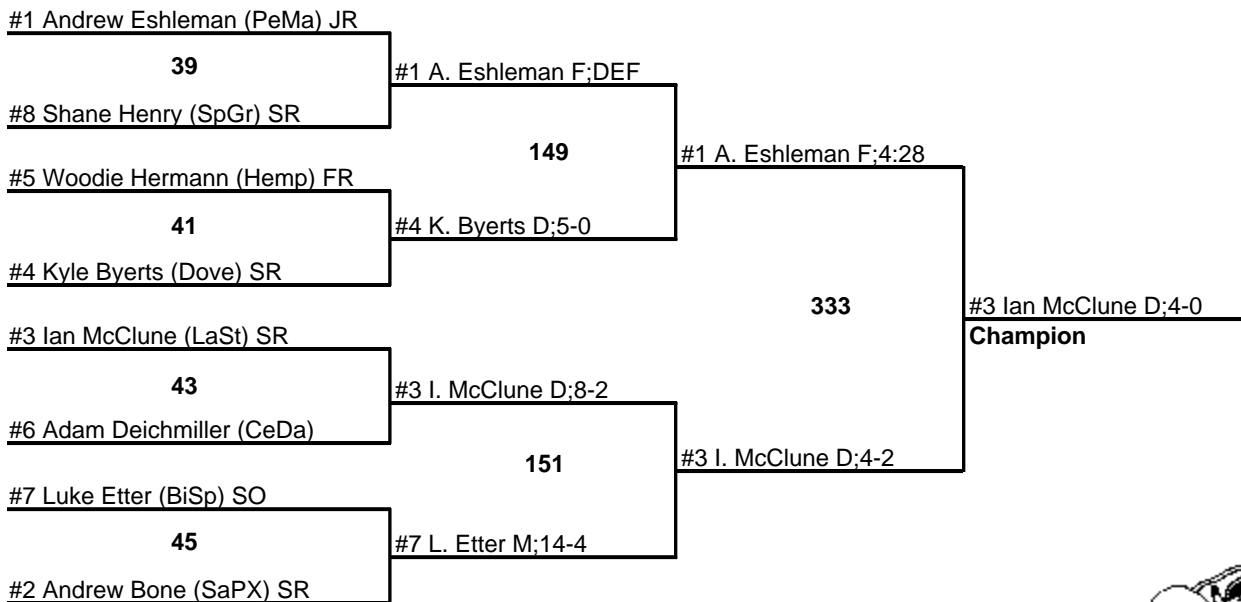

NEW OXFORD (1-8) INVITATIONAL WRESTLING TOURNAMENT

103

26 January 2008

#1 Cameron Throckmorton (SoWe) FR

#8 Eric Nutter (PCCa)

NEW OXFORD (1-8) INVITATIONAL WRESTLING TOURNAMENT

112

26 January 2008

NEW OXFORD (1-8) INVITATIONAL WRESTLING TOURNAMENT

119

26 January 2008

NEW OXFORD (1-8) INVITATIONAL WRESTLING TOURNAMENT

125

26 January 2008

NEW OXFORD (1-8) INVITATIONAL WRESTLING TOURNAMENT

130

26 January 2008

NEW OXFORD (1-8) INVITATIONAL WRESTLING TOURNAMENT

135

26 January 2008

NEW OXFORD (1-8) INVITATIONAL WRESTLING TOURNAMENT

140

26 January 2008

NEW OXFORD (1-8) INVITATIONAL WRESTLING TOURNAMENT