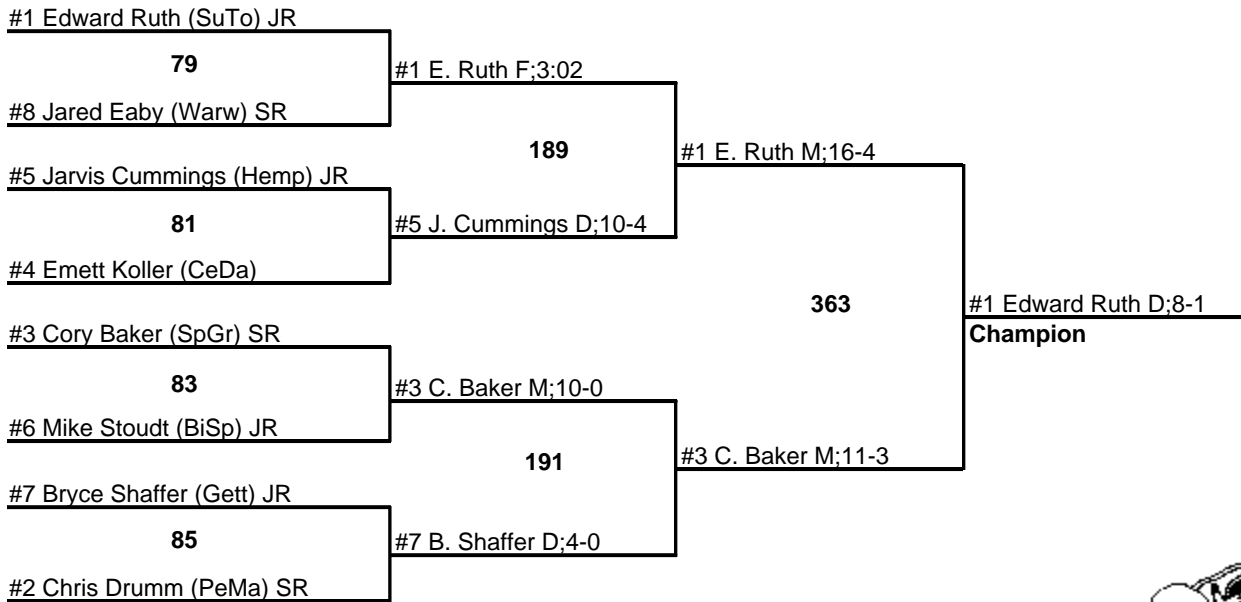

145

26 January 2008

NEW OXFORD (1-8) INVITATIONAL WRESTLING TOURNAMENT

152

26 January 2008

NEW OXFORD (1-8) INVITATIONAL WRESTLING TOURNAMENT

160

26 January 2008

NEW OXFORD (1-8) INVITATIONAL WRESTLING TOURNAMENT

171

26 January 2008

NEW OXFORD (1-8) INVITATIONAL WRESTLING TOURNAMENT

189

26 January 2008

NEW OXFORD (1-8) INVITATIONAL WRESTLING TOURNAMENT

215