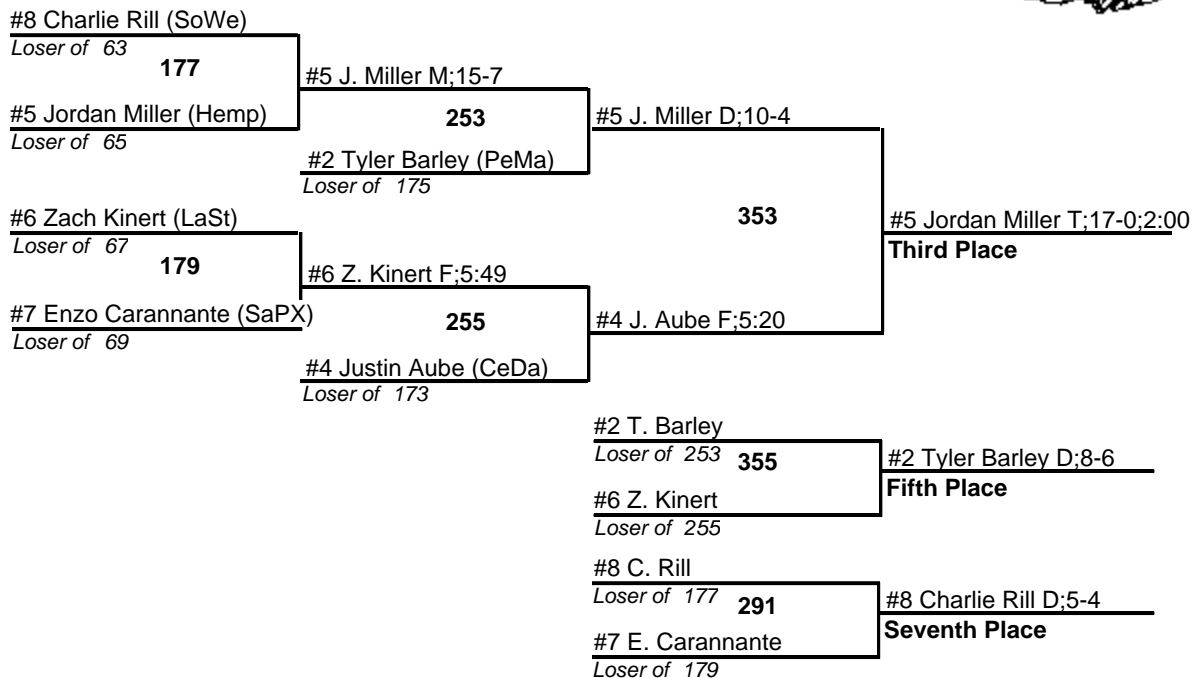

145

26 January 2008

NEW OXFORD (1-8) INVITATIONAL WRESTLING TOURNAMENT

152

26 January 2008

NEW OXFORD (1-8) INVITATIONAL WRESTLING TOURNAMENT

160

26 January 2008

NEW OXFORD (1-8) INVITATIONAL WRESTLING TOURNAMENT

171

26 January 2008

NEW OXFORD (1-8) INVITATIONAL WRESTLING TOURNAMENT

189

26 January 2008

NEW OXFORD (1-8) INVITATIONAL WRESTLING TOURNAMENT

215