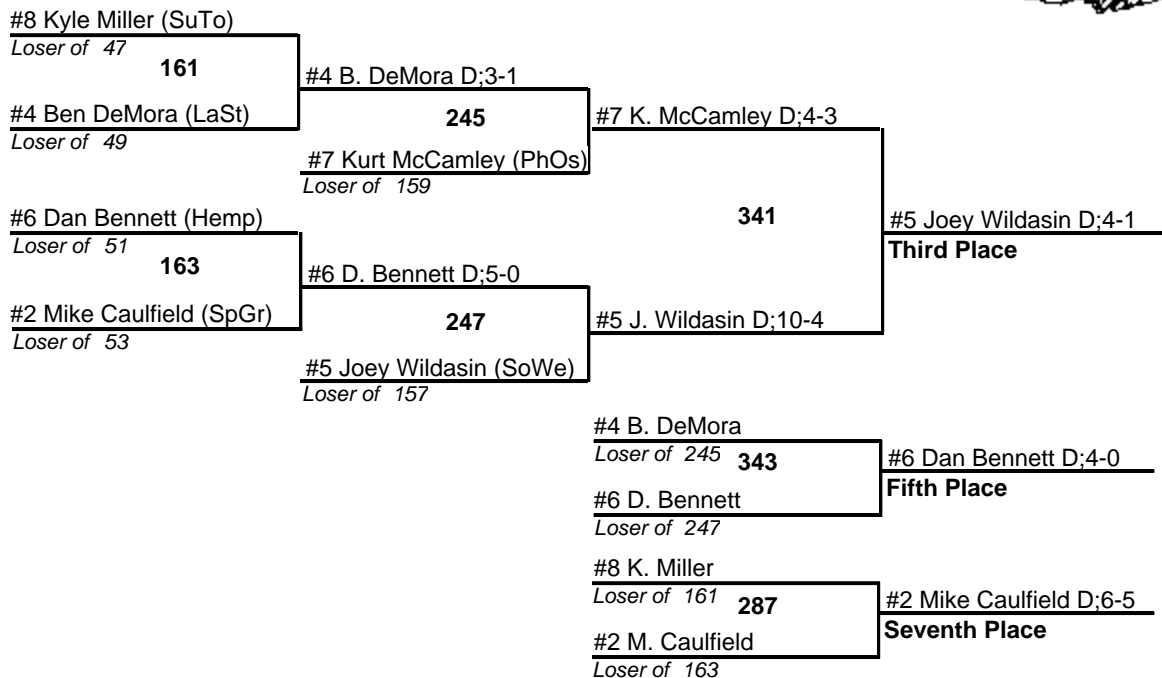

NEW OXFORD (1-8) INVITATIONAL WRESTLING TOURNAMENT

119

26 January 2008

NEW OXFORD (1-8) INVITATIONAL WRESTLING TOURNAMENT

125

26 January 2008

NEW OXFORD (1-8) INVITATIONAL WRESTLING TOURNAMENT

130

26 January 2008

NEW OXFORD (1-8) INVITATIONAL WRESTLING TOURNAMENT

135

26 January 2008

NEW OXFORD (1-8) INVITATIONAL WRESTLING TOURNAMENT

140

26 January 2008

NEW OXFORD (1-8) INVITATIONAL WRESTLING TOURNAMENT

145

26 January 2008

NEW OXFORD (1-8) INVITATIONAL WRESTLING TOURNAMENT

152

26 January 2008

NEW OXFORD (1-8) INVITATIONAL WRESTLING TOURNAMENT

160

26 January 2008