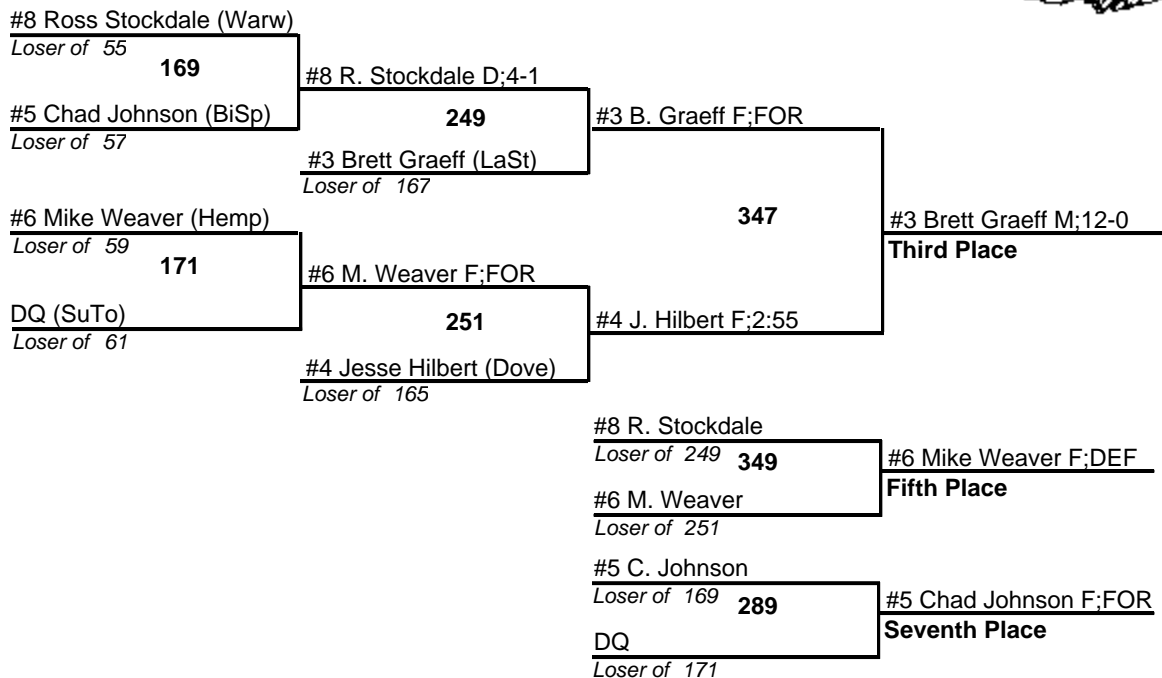

NEW OXFORD (1-8) INVITATIONAL WRESTLING TOURNAMENT

145

26 January 2008