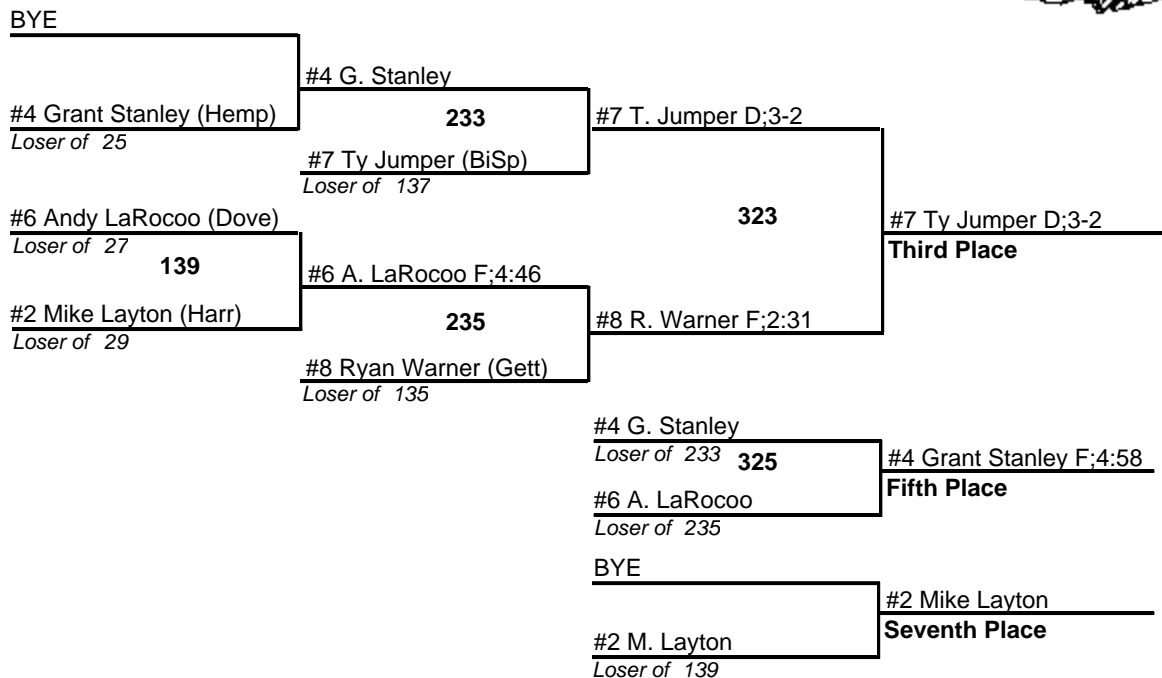

NEW OXFORD (1-8) INVITATIONAL WRESTLING TOURNAMENT

119

26 January 2008

NEW OXFORD (1-8) INVITATIONAL WRESTLING TOURNAMENT

125

26 January 2008

NEW OXFORD (1-8) INVITATIONAL WRESTLING TOURNAMENT

130

26 January 2008

NEW OXFORD (1-8) INVITATIONAL WRESTLING TOURNAMENT

135

26 January 2008

NEW OXFORD (1-8) INVITATIONAL WRESTLING TOURNAMENT

140

26 January 2008

NEW OXFORD (1-8) INVITATIONAL WRESTLING TOURNAMENT