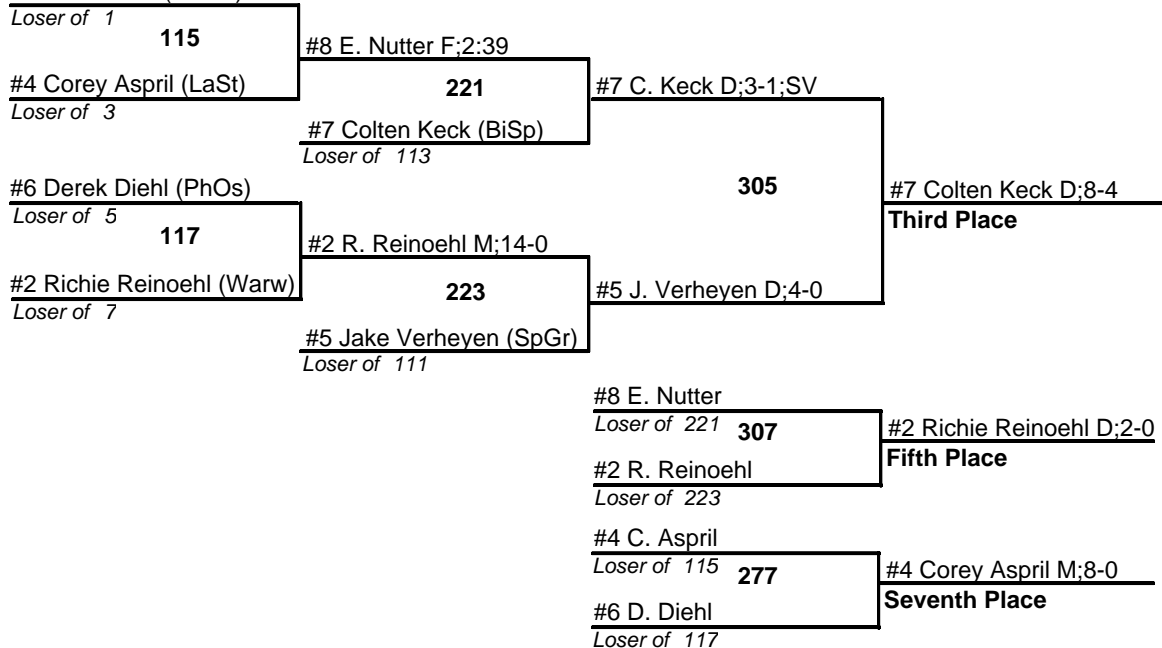

NEW OXFORD (1-8) INVITATIONAL WRESTLING TOURNAMENT

103

26 January 2008

#1 Cameron Throckmorton (SoWe) FR

#8 Eric Nutter (PCCa)

NEW OXFORD (1-8) INVITATIONAL WRESTLING TOURNAMENT

112

26 January 2008

NEW OXFORD (1-8) INVITATIONAL WRESTLING TOURNAMENT

119

26 January 2008

NEW OXFORD (1-8) INVITATIONAL WRESTLING TOURNAMENT

125

26 January 2008

NEW OXFORD (1-8) INVITATIONAL WRESTLING TOURNAMENT

130

26 January 2008

NEW OXFORD (1-8) INVITATIONAL WRESTLING TOURNAMENT

135

26 January 2008

NEW OXFORD (1-8) INVITATIONAL WRESTLING TOURNAMENT

140

26 January 2008

NEW OXFORD (1-8) INVITATIONAL WRESTLING TOURNAMENT