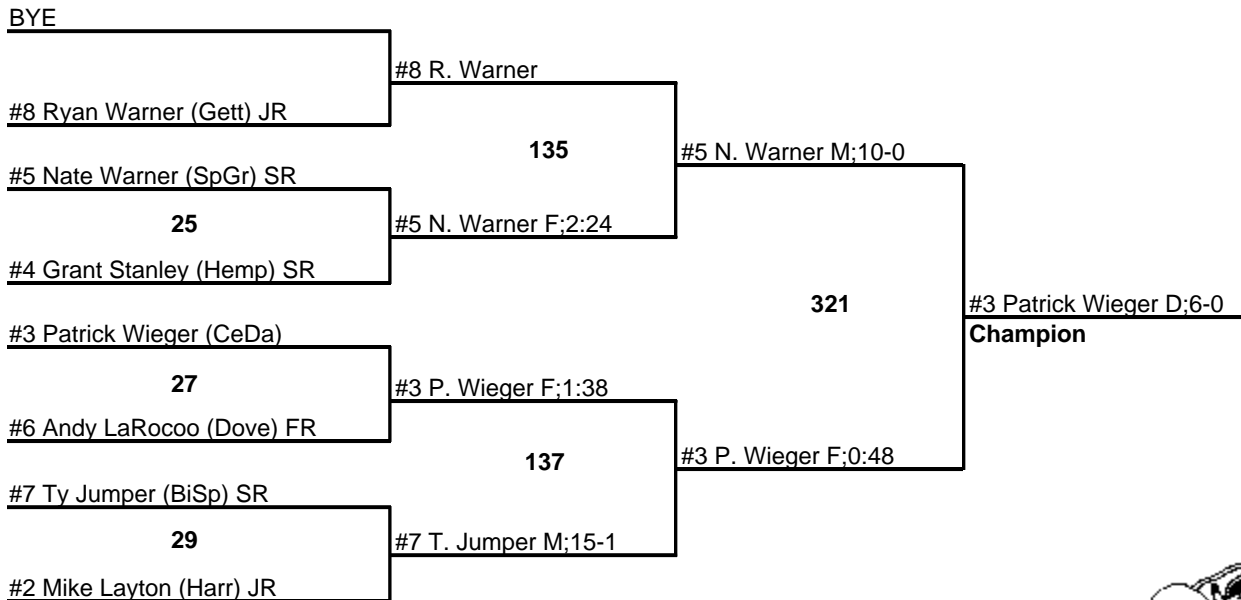

NEW OXFORD (1-8) INVITATIONAL WRESTLING TOURNAMENT

119

26 January 2008

NEW OXFORD (1-8) INVITATIONAL WRESTLING TOURNAMENT

125

26 January 2008

NEW OXFORD (1-8) INVITATIONAL WRESTLING TOURNAMENT

130

26 January 2008

NEW OXFORD (1-8) INVITATIONAL WRESTLING TOURNAMENT

135

26 January 2008

NEW OXFORD (1-8) INVITATIONAL WRESTLING TOURNAMENT

140

26 January 2008

NEW OXFORD (1-8) INVITATIONAL WRESTLING TOURNAMENT