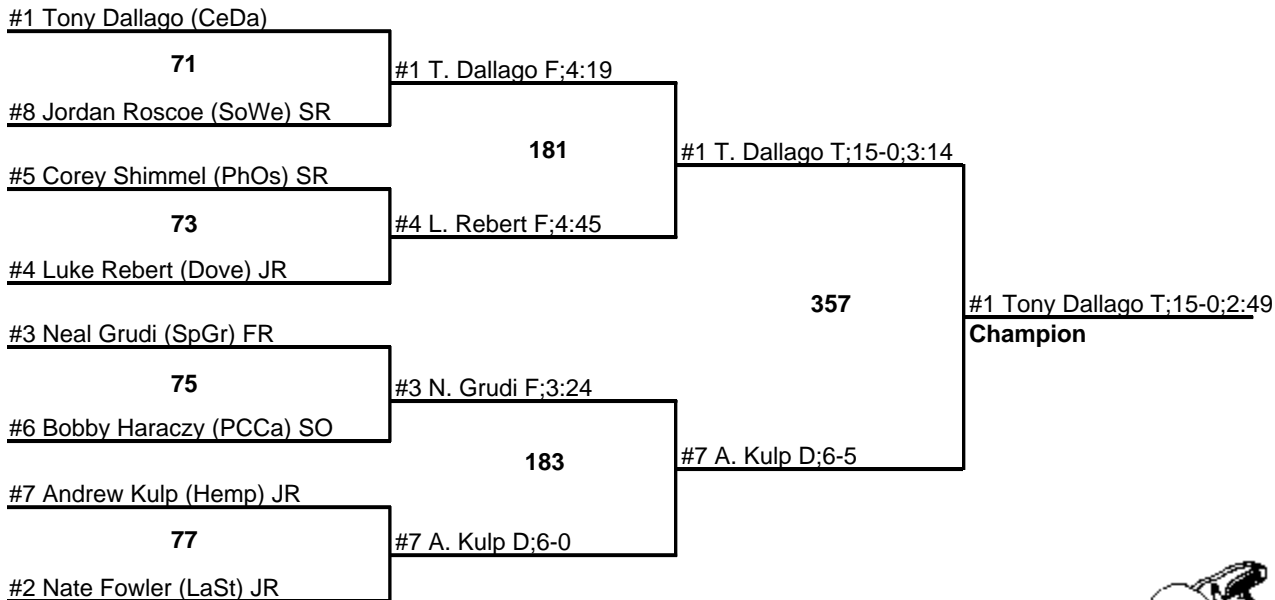

145

26 January 2008

NEW OXFORD (1-8) INVITATIONAL WRESTLING TOURNAMENT

152

26 January 2008

NEW OXFORD (1-8) INVITATIONAL WRESTLING TOURNAMENT

160

26 January 2008

NEW OXFORD (1-8) INVITATIONAL WRESTLING TOURNAMENT

171

26 January 2008

NEW OXFORD (1-8) INVITATIONAL WRESTLING TOURNAMENT

189

26 January 2008

NEW OXFORD (1-8) INVITATIONAL WRESTLING TOURNAMENT

215