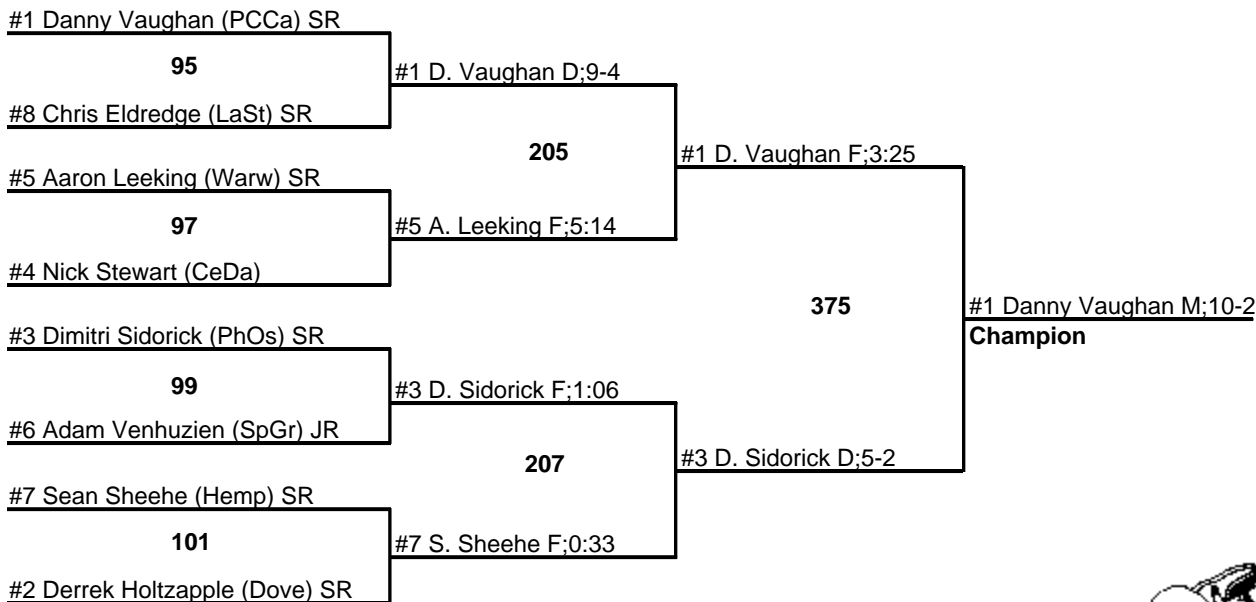

NEW OXFORD (1-8) INVITATIONAL WRESTLING TOURNAMENT

171

26 January 2008

NEW OXFORD (1-8) INVITATIONAL WRESTLING TOURNAMENT

189

26 January 2008

NEW OXFORD (1-8) INVITATIONAL WRESTLING TOURNAMENT

215

26 January 2008

NEW OXFORD (1-8) INVITATIONAL WRESTLING TOURNAMENT

285

26 January 2008