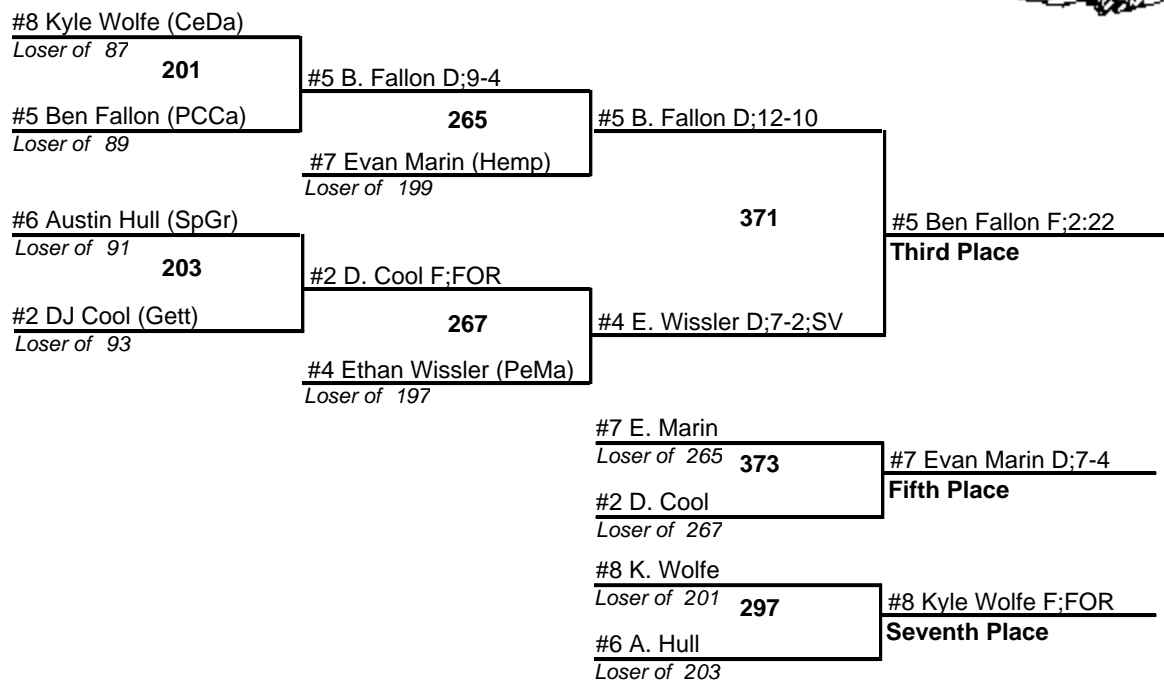

NEW OXFORD (1-8) INVITATIONAL WRESTLING TOURNAMENT

171

26 January 2008

NEW OXFORD (1-8) INVITATIONAL WRESTLING TOURNAMENT

189

26 January 2008

NEW OXFORD (1-8) INVITATIONAL WRESTLING TOURNAMENT

215

26 January 2008

NEW OXFORD (1-8) INVITATIONAL WRESTLING TOURNAMENT

285

26 January 2008