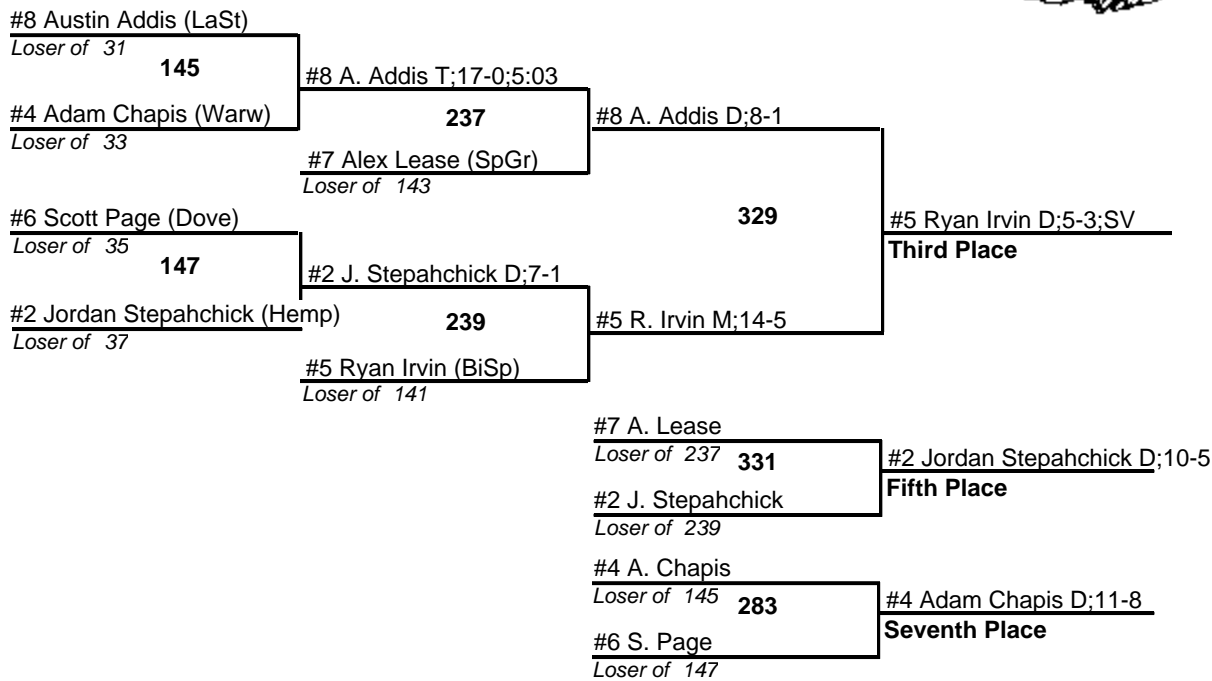

NEW OXFORD (1-8) INVITATIONAL WRESTLING TOURNAMENT

103

26 January 2008

#1 Cameron Throckmorton (SoWe) FR

#8 Eric Nutter (PCCa)

NEW OXFORD (1-8) INVITATIONAL WRESTLING TOURNAMENT

112

26 January 2008

NEW OXFORD (1-8) INVITATIONAL WRESTLING TOURNAMENT

119

26 January 2008

NEW OXFORD (1-8) INVITATIONAL WRESTLING TOURNAMENT

125

26 January 2008

NEW OXFORD (1-8) INVITATIONAL WRESTLING TOURNAMENT

130

26 January 2008

NEW OXFORD (1-8) INVITATIONAL WRESTLING TOURNAMENT

135

26 January 2008

NEW OXFORD (1-8) INVITATIONAL WRESTLING TOURNAMENT

140

26 January 2008

NEW OXFORD (1-8) INVITATIONAL WRESTLING TOURNAMENT