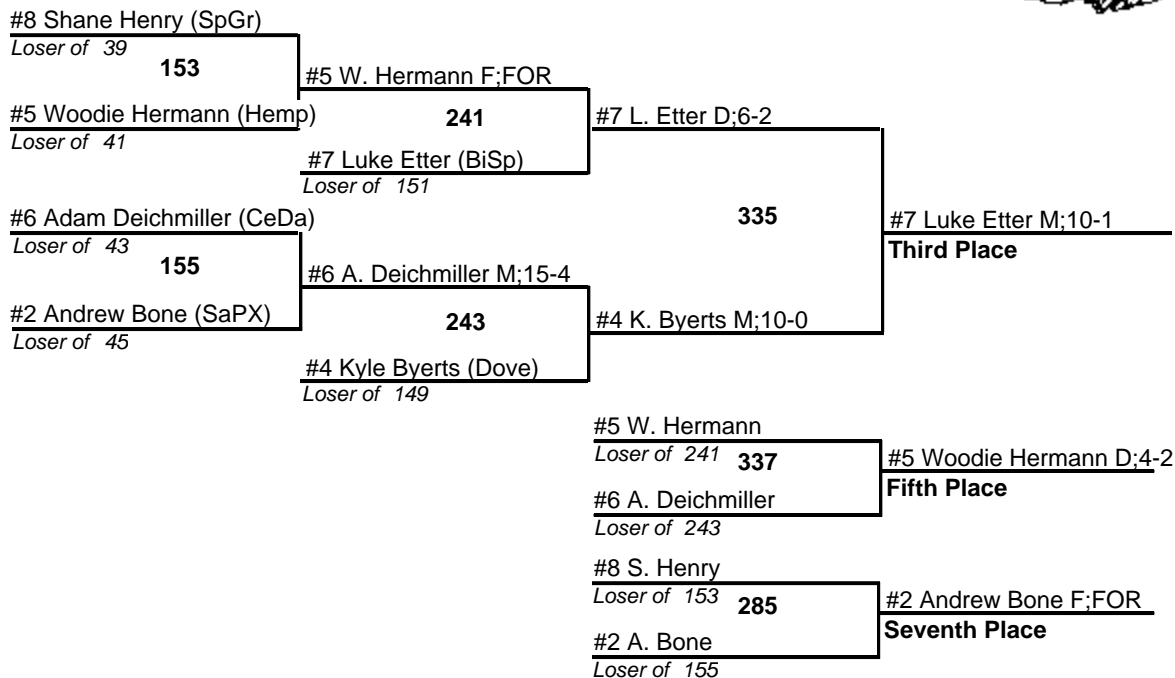

NEW OXFORD (1-8) INVITATIONAL WRESTLING TOURNAMENT

103

26 January 2008

#1 Cameron Throckmorton (SoWe) FR

#8 Eric Nutter (PCCa)

NEW OXFORD (1-8) INVITATIONAL WRESTLING TOURNAMENT

112

26 January 2008

NEW OXFORD (1-8) INVITATIONAL WRESTLING TOURNAMENT

119

26 January 2008

NEW OXFORD (1-8) INVITATIONAL WRESTLING TOURNAMENT

125

26 January 2008

NEW OXFORD (1-8) INVITATIONAL WRESTLING TOURNAMENT

130

26 January 2008

NEW OXFORD (1-8) INVITATIONAL WRESTLING TOURNAMENT

135

26 January 2008

NEW OXFORD (1-8) INVITATIONAL WRESTLING TOURNAMENT

140

26 January 2008

NEW OXFORD (1-8) INVITATIONAL WRESTLING TOURNAMENT

26 January 2008

NEW OXFORD (1-8) INVITATIONAL WRESTLING TOURNAMENT

285

26 January 2008