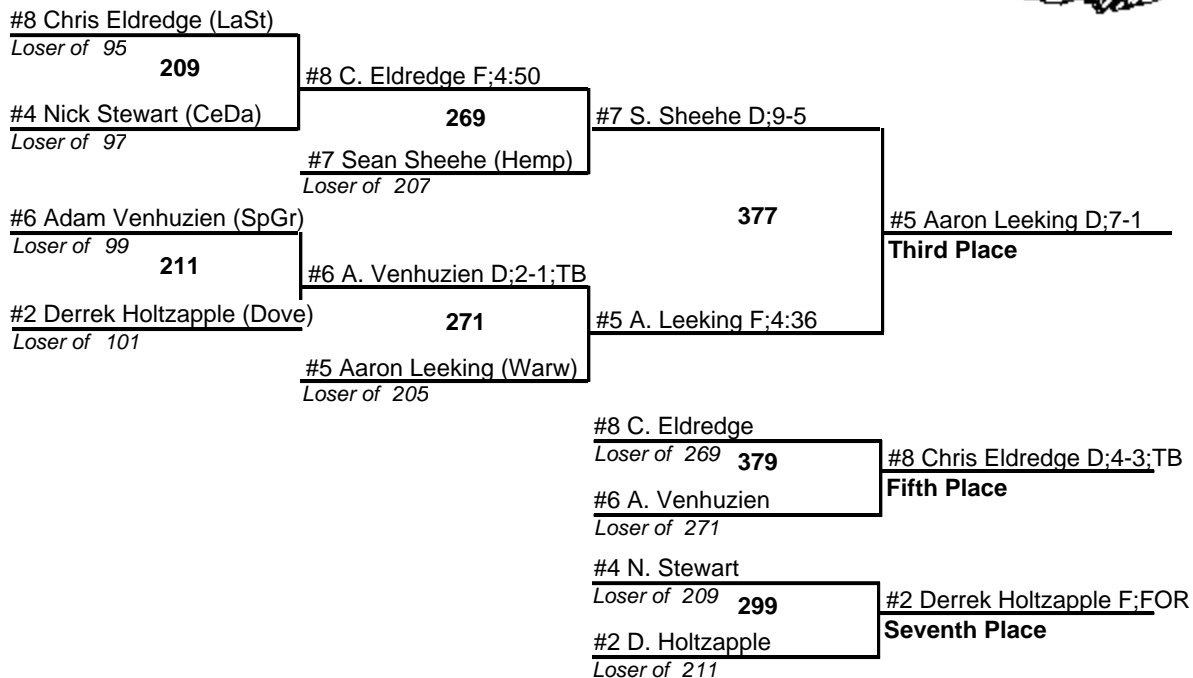

NEW OXFORD (1-8) INVITATIONAL WRESTLING TOURNAMENT

171

26 January 2008

NEW OXFORD (1-8) INVITATIONAL WRESTLING TOURNAMENT

189

26 January 2008

NEW OXFORD (1-8) INVITATIONAL WRESTLING TOURNAMENT

215

26 January 2008

NEW OXFORD (1-8) INVITATIONAL WRESTLING TOURNAMENT

285

26 January 2008