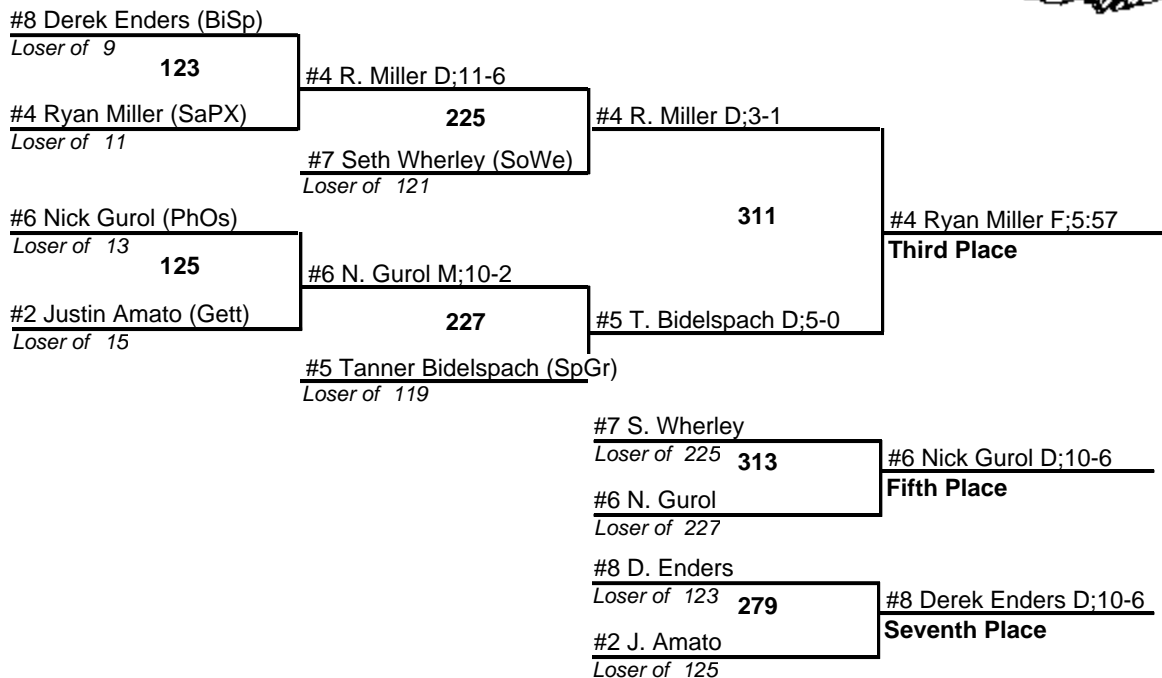

NEW OXFORD (1-8) INVITATIONAL WRESTLING TOURNAMENT

103

26 January 2008

#1 Cameron Throckmorton (SoWe) FR

#8 Eric Nutter (PCCa)

NEW OXFORD (1-8) INVITATIONAL WRESTLING TOURNAMENT

112

26 January 2008

NEW OXFORD (1-8) INVITATIONAL WRESTLING TOURNAMENT

119

26 January 2008

NEW OXFORD (1-8) INVITATIONAL WRESTLING TOURNAMENT

125

26 January 2008

NEW OXFORD (1-8) INVITATIONAL WRESTLING TOURNAMENT

130