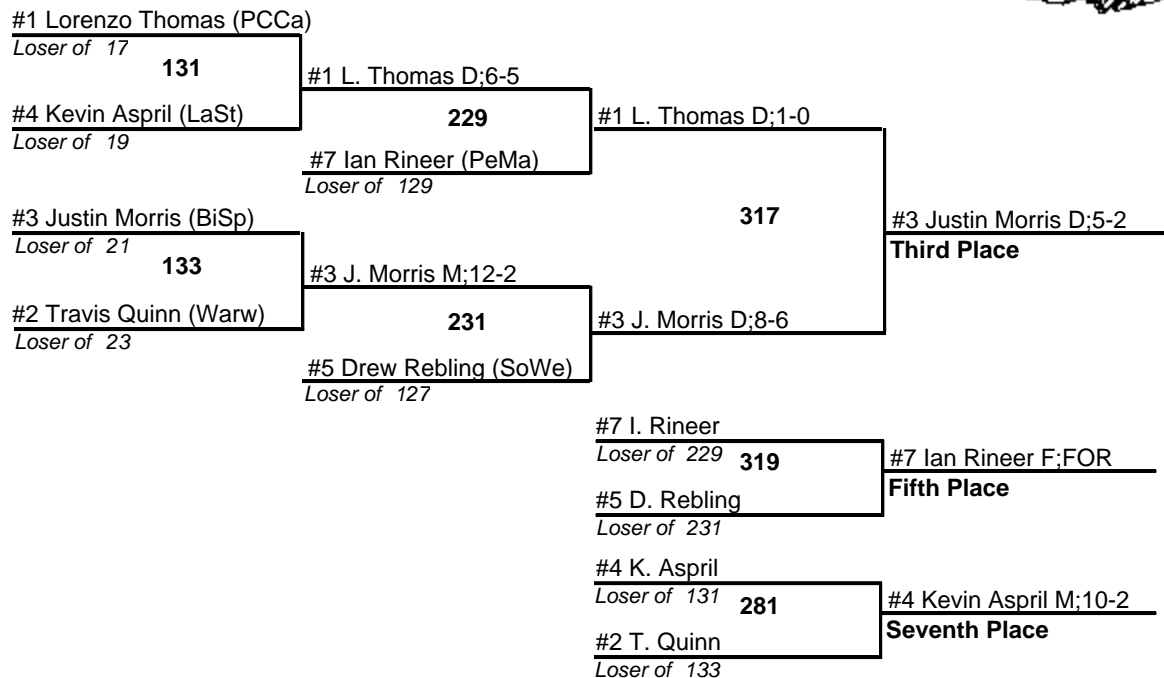

NEW OXFORD (1-8) INVITATIONAL WRESTLING TOURNAMENT

103

26 January 2008

#1 Cameron Throckmorton (SoWe) FR

#8 Eric Nutter (PCCa)

NEW OXFORD (1-8) INVITATIONAL WRESTLING TOURNAMENT

112

26 January 2008

NEW OXFORD (1-8) INVITATIONAL WRESTLING TOURNAMENT

119

26 January 2008

NEW OXFORD (1-8) INVITATIONAL WRESTLING TOURNAMENT

125

26 January 2008

NEW OXFORD (1-8) INVITATIONAL WRESTLING TOURNAMENT

130

26 January 2008

NEW OXFORD (1-8) INVITATIONAL WRESTLING TOURNAMENT

135

26 January 2008

NEW OXFORD (1-8) INVITATIONAL WRESTLING TOURNAMENT

140

26 January 2008

NEW OXFORD (1-8) INVITATIONAL WRESTLING TOURNAMENT

26 January 2008

NEW OXFORD (1-8) INVITATIONAL WRESTLING TOURNAMENT

285

26 January 2008