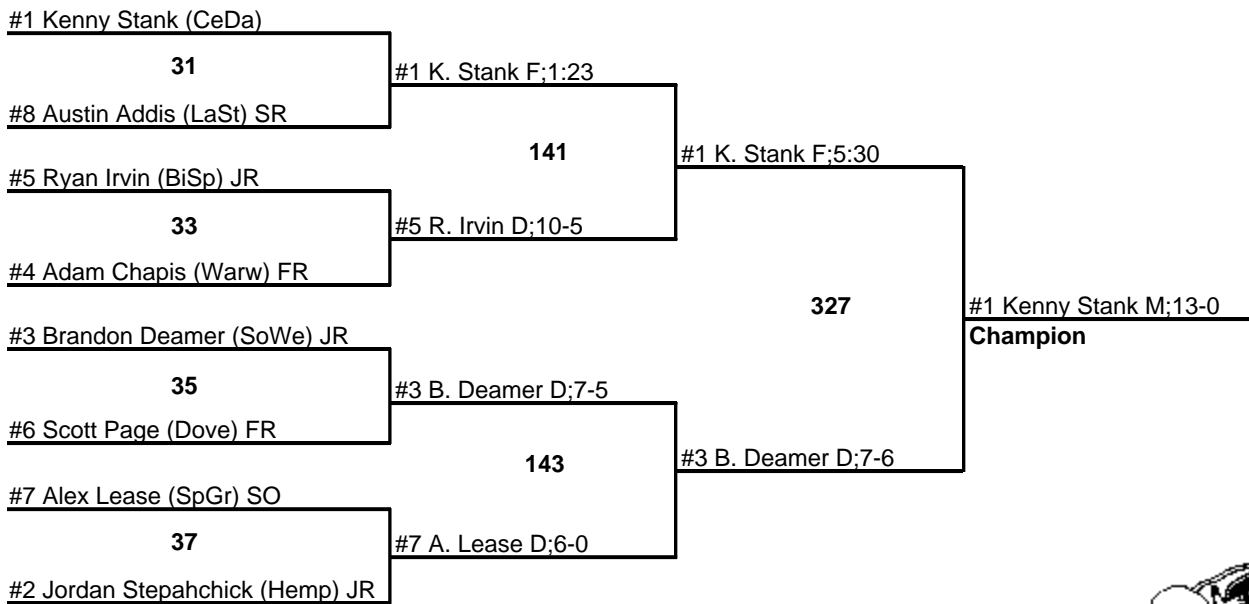

NEW OXFORD (1-8) INVITATIONAL WRESTLING TOURNAMENT

103

26 January 2008

#1 Cameron Throckmorton (SoWe) FR

#8 Eric Nutter (PCCa)

NEW OXFORD (1-8) INVITATIONAL WRESTLING TOURNAMENT

112

26 January 2008

NEW OXFORD (1-8) INVITATIONAL WRESTLING TOURNAMENT

119

26 January 2008

NEW OXFORD (1-8) INVITATIONAL WRESTLING TOURNAMENT

125

26 January 2008

NEW OXFORD (1-8) INVITATIONAL WRESTLING TOURNAMENT

130

26 January 2008

NEW OXFORD (1-8) INVITATIONAL WRESTLING TOURNAMENT

135

26 January 2008

NEW OXFORD (1-8) INVITATIONAL WRESTLING TOURNAMENT

140

26 January 2008

NEW OXFORD (1-8) INVITATIONAL WRESTLING TOURNAMENT