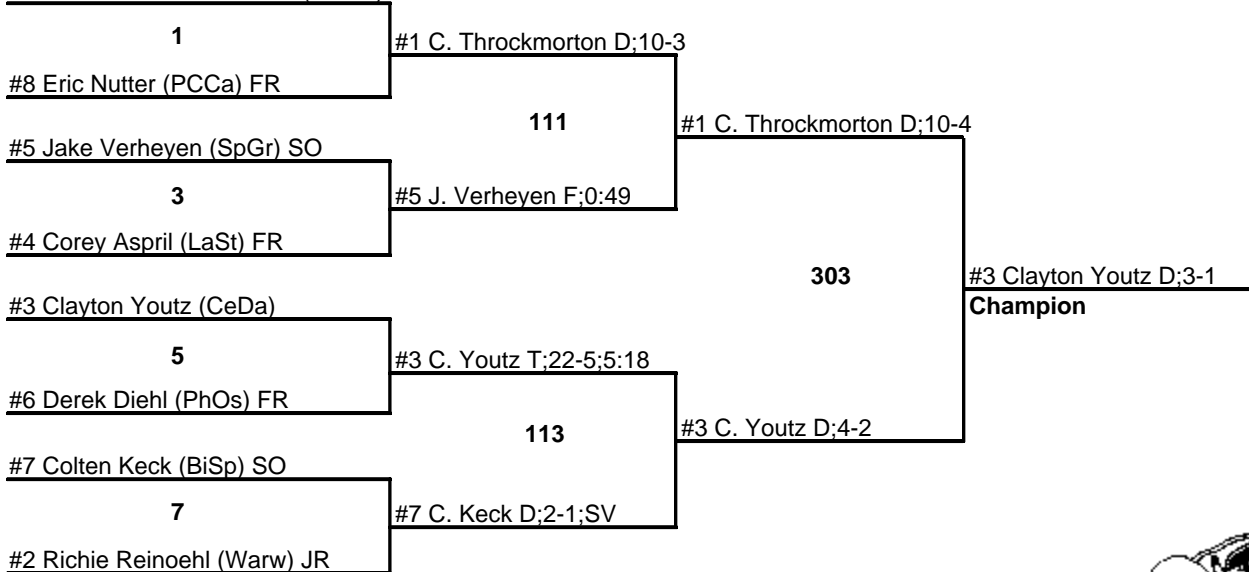

NEW OXFORD (1-8) INVITATIONAL WRESTLING TOURNAMENT

103

26 January 2008

#1 Cameron Throckmorton (SoWe) FR

#8 Eric Nutter (PCCa)

NEW OXFORD (1-8) INVITATIONAL WRESTLING TOURNAMENT

112

26 January 2008

NEW OXFORD (1-8) INVITATIONAL WRESTLING TOURNAMENT

119

26 January 2008

NEW OXFORD (1-8) INVITATIONAL WRESTLING TOURNAMENT

125

26 January 2008

NEW OXFORD (1-8) INVITATIONAL WRESTLING TOURNAMENT

130