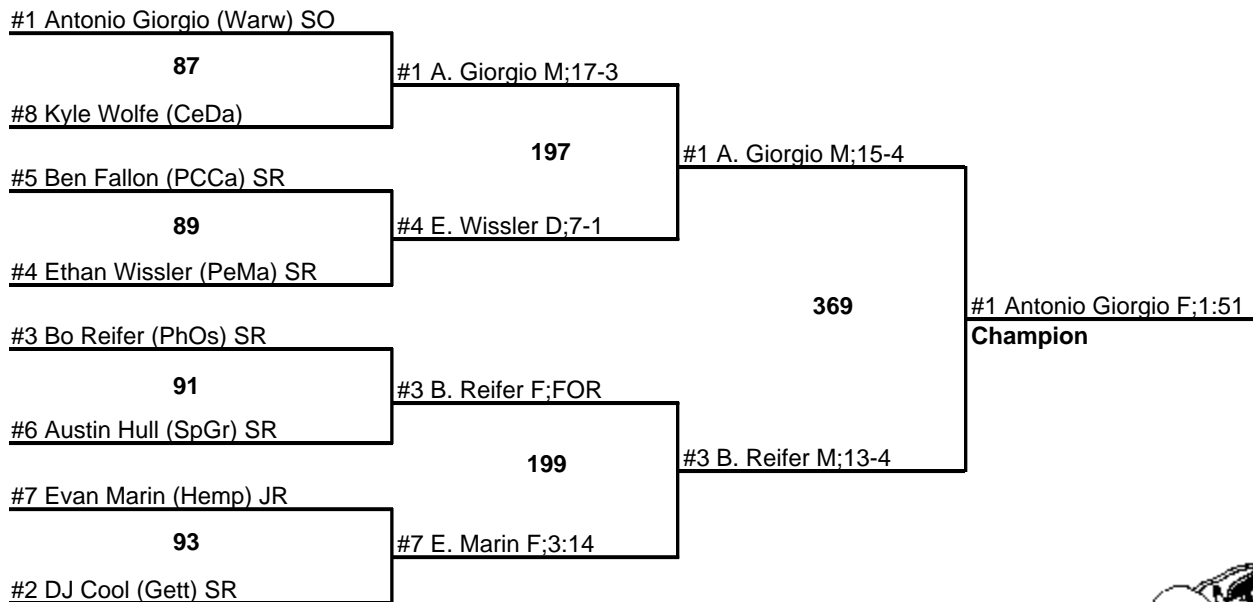

NEW OXFORD (1-8) INVITATIONAL WRESTLING TOURNAMENT

171

26 January 2008

NEW OXFORD (1-8) INVITATIONAL WRESTLING TOURNAMENT

189

26 January 2008

NEW OXFORD (1-8) INVITATIONAL WRESTLING TOURNAMENT

215

26 January 2008

NEW OXFORD (1-8) INVITATIONAL WRESTLING TOURNAMENT

285

26 January 2008