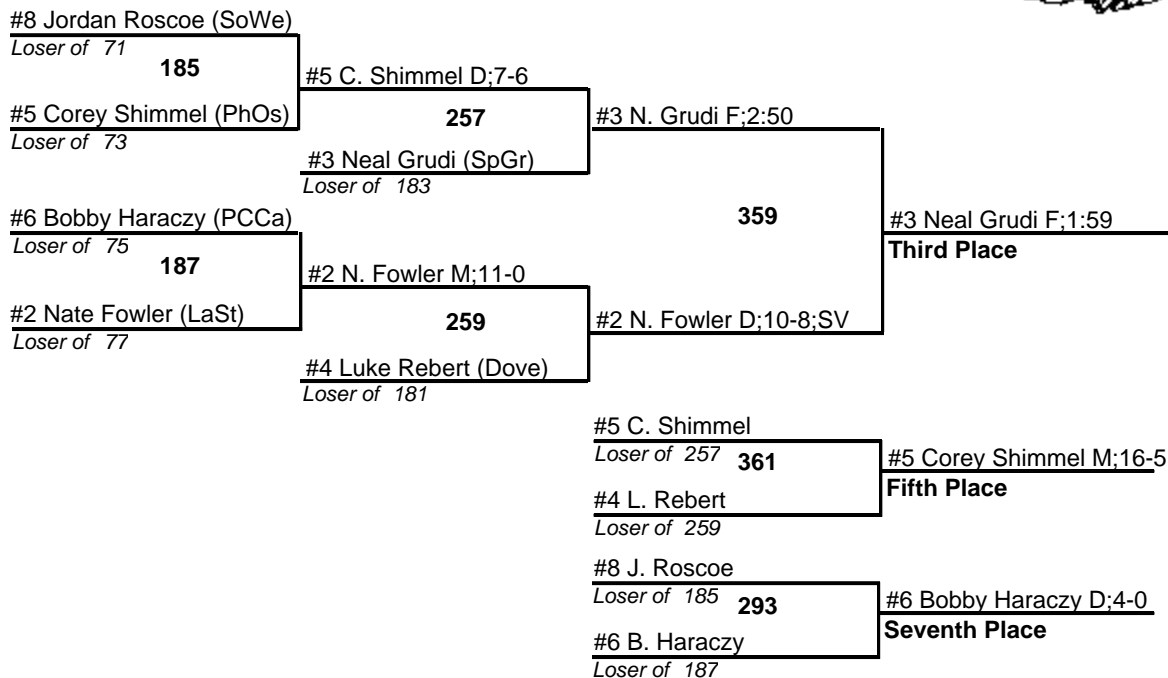

145

26 January 2008

NEW OXFORD (1-8) INVITATIONAL WRESTLING TOURNAMENT

152

26 January 2008

NEW OXFORD (1-8) INVITATIONAL WRESTLING TOURNAMENT

160

26 January 2008

NEW OXFORD (1-8) INVITATIONAL WRESTLING TOURNAMENT

171

26 January 2008

NEW OXFORD (1-8) INVITATIONAL WRESTLING TOURNAMENT

189

26 January 2008

NEW OXFORD (1-8) INVITATIONAL WRESTLING TOURNAMENT

215