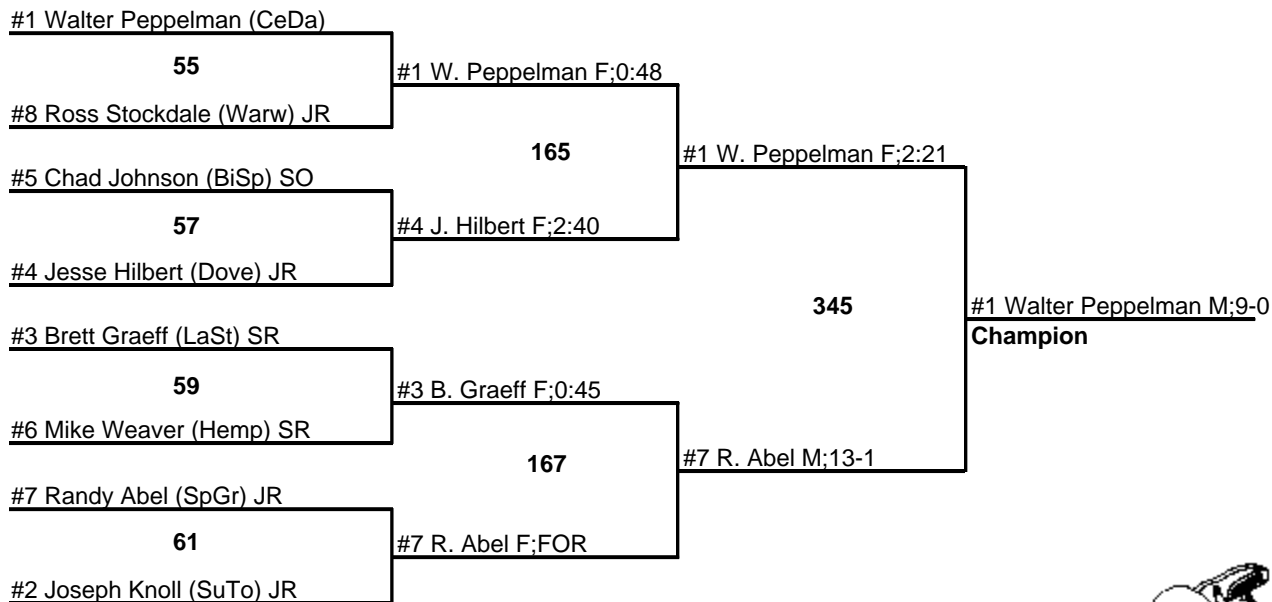

NEW OXFORD (1-8) INVITATIONAL WRESTLING TOURNAMENT

145

26 January 2008