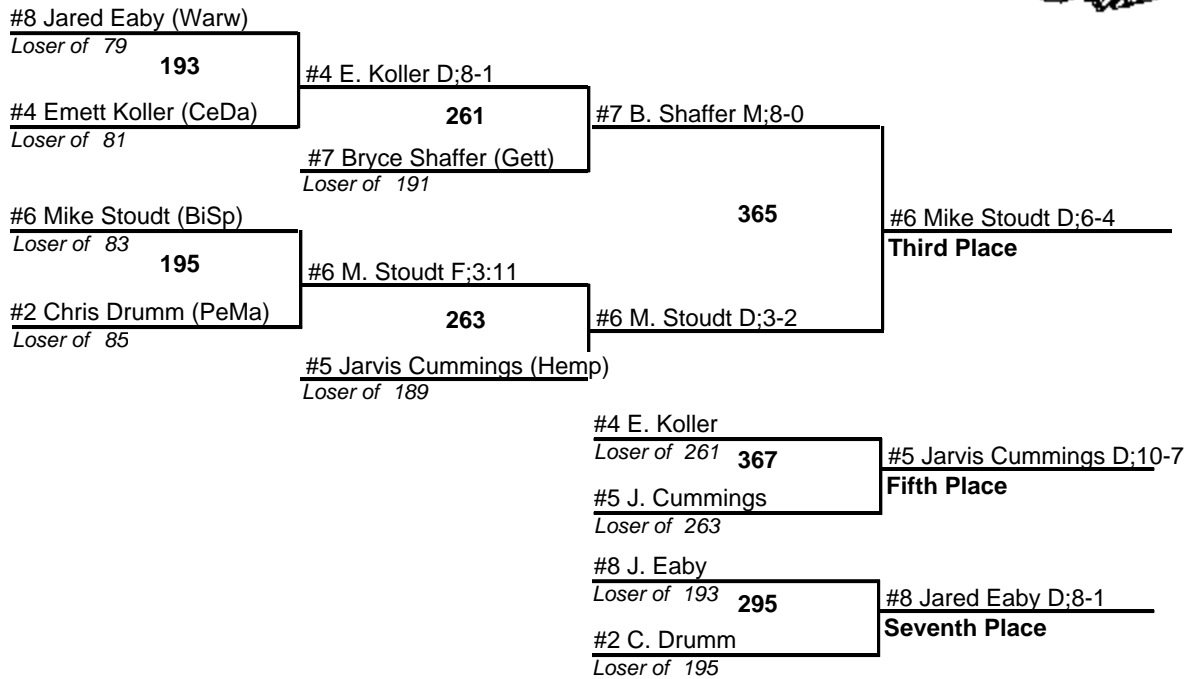

145

26 January 2008

NEW OXFORD (1-8) INVITATIONAL WRESTLING TOURNAMENT

152

26 January 2008

NEW OXFORD (1-8) INVITATIONAL WRESTLING TOURNAMENT

160

26 January 2008

NEW OXFORD (1-8) INVITATIONAL WRESTLING TOURNAMENT

171

26 January 2008

NEW OXFORD (1-8) INVITATIONAL WRESTLING TOURNAMENT

189

26 January 2008

NEW OXFORD (1-8) INVITATIONAL WRESTLING TOURNAMENT

215