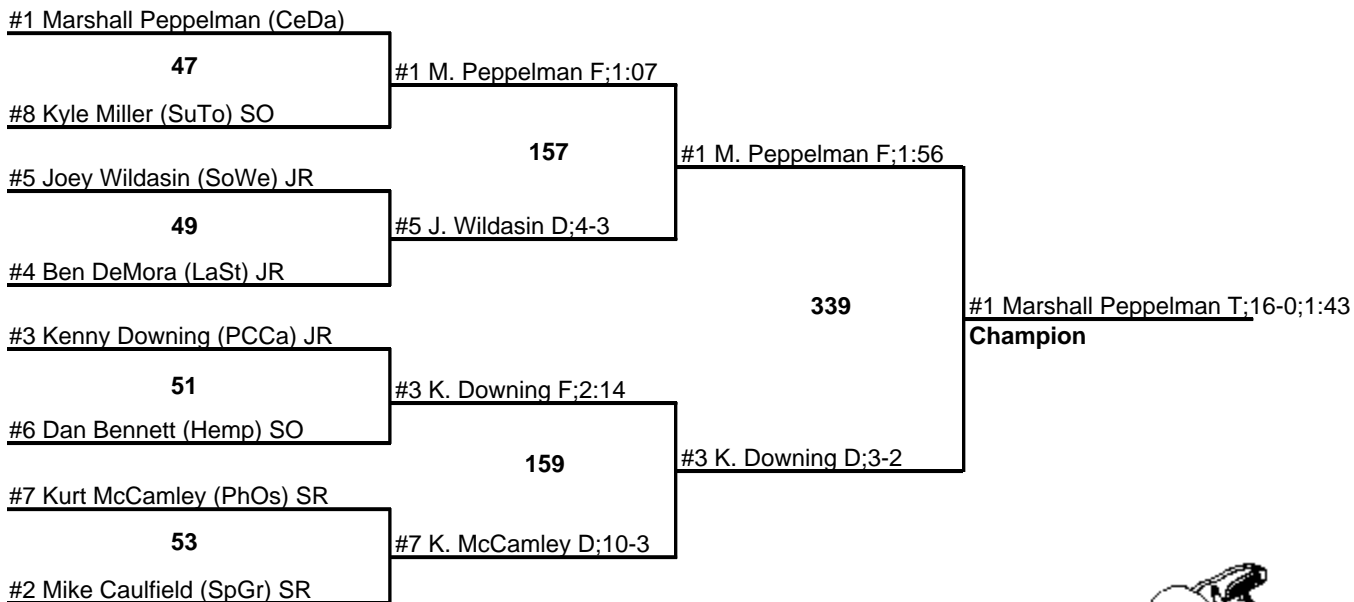

26 January 2008

NEW OXFORD (1-8) INVITATIONAL WRESTLING TOURNAMENT

135

26 January 2008

NEW OXFORD (1-8) INVITATIONAL WRESTLING TOURNAMENT

140

26 January 2008

NEW OXFORD (1-8) INVITATIONAL WRESTLING TOURNAMENT