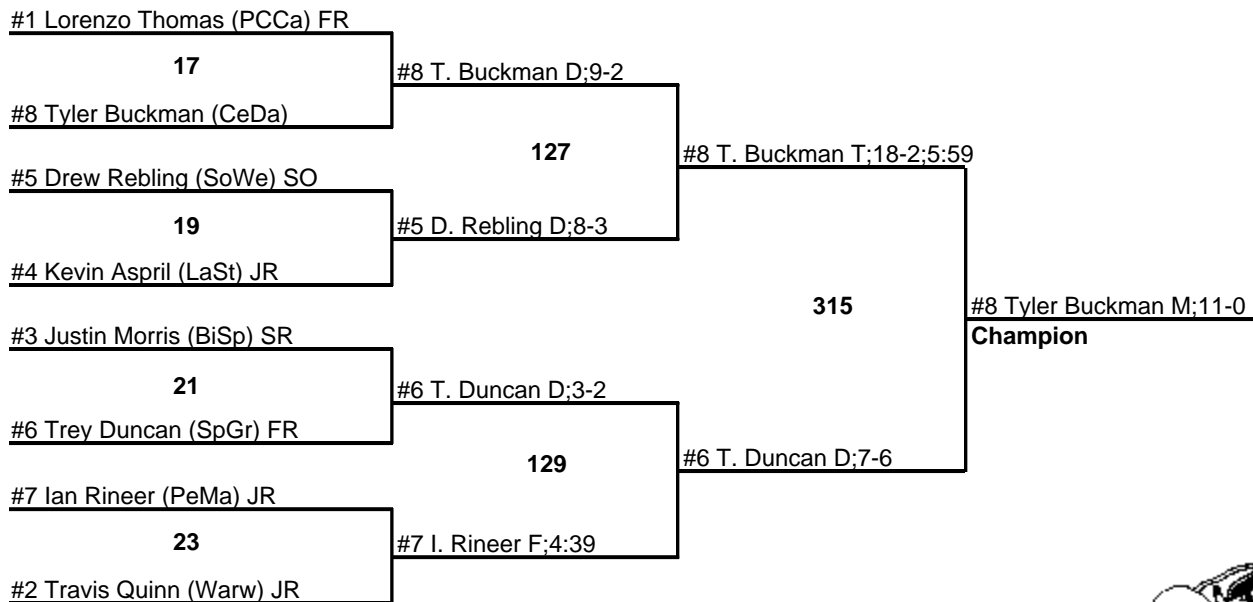

NEW OXFORD (1-8) INVITATIONAL WRESTLING TOURNAMENT

103

26 January 2008

#1 Cameron Throckmorton (SoWe) FR

#8 Eric Nutter (PCCa)

NEW OXFORD (1-8) INVITATIONAL WRESTLING TOURNAMENT

112

26 January 2008

NEW OXFORD (1-8) INVITATIONAL WRESTLING TOURNAMENT

119

26 January 2008

NEW OXFORD (1-8) INVITATIONAL WRESTLING TOURNAMENT

125

26 January 2008

NEW OXFORD (1-8) INVITATIONAL WRESTLING TOURNAMENT

130

26 January 2008

NEW OXFORD (1-8) INVITATIONAL WRESTLING TOURNAMENT

135

26 January 2008

NEW OXFORD (1-8) INVITATIONAL WRESTLING TOURNAMENT

140

26 January 2008

NEW OXFORD (1-8) INVITATIONAL WRESTLING TOURNAMENT

26 January 2008

NEW OXFORD (1-8) INVITATIONAL WRESTLING TOURNAMENT

285

26 January 2008